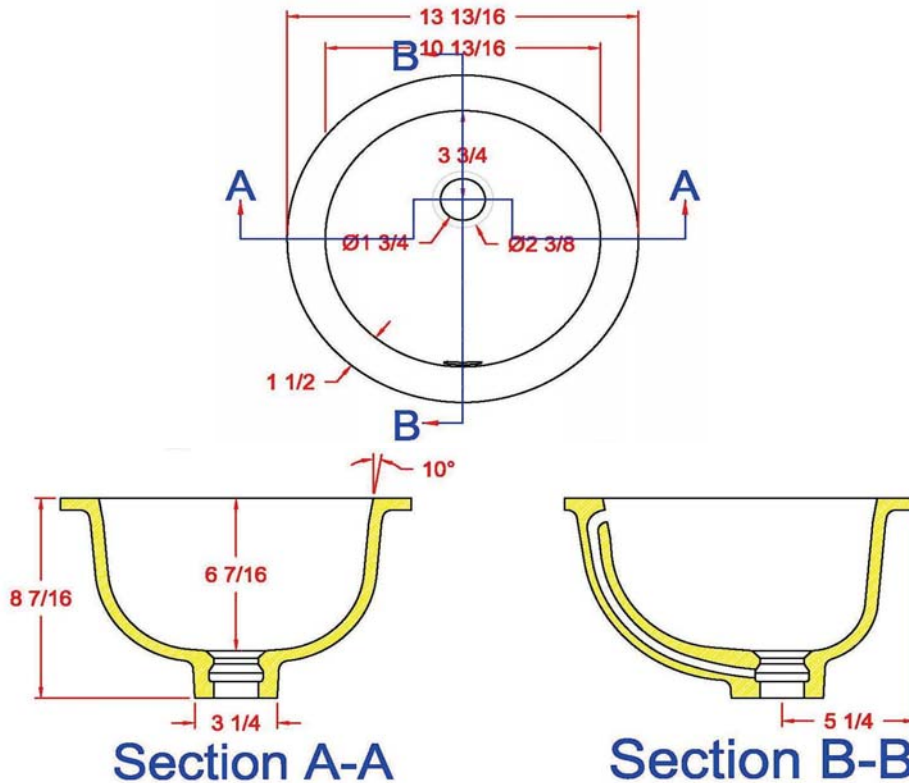

Specification Sheet

- ◆ 11" Round lavatory bowl configuration
- ◆ Perfect for small restrooms, galleys, dental offices and more
- ◆ Resistant to stains, heat, impact, bacteria, scratches and thermal shock
- ◆ 10 Year Residential and Commercial Warranty
- ◆ Available in Linen White, Cream, and Bright White

Sink Dimensions (inches)

Model Number	Overall Dimensions		Inside Dimensions			Shipping Wt.-Lbs.
	L	W	L	W	D	
BV11C	13 13/16	13 13/16"	10 13/16"	10 13/16"	6 7/16"	16 lbs
Metric Sizes	351 mm	351 mm	275 mm	275 mm	164 mm	7.3 kg

Wilsonart Solid Surface Cast Sinks are certified by:

Home Innovation Labs (ANSI Z124.3)

UL in the US and Canada
(ANSI Z124.3 & B45.0-99)

All dimensions are in inches

Lavatory drains are 1 3/4" diameter and accept all standard drain hardware.